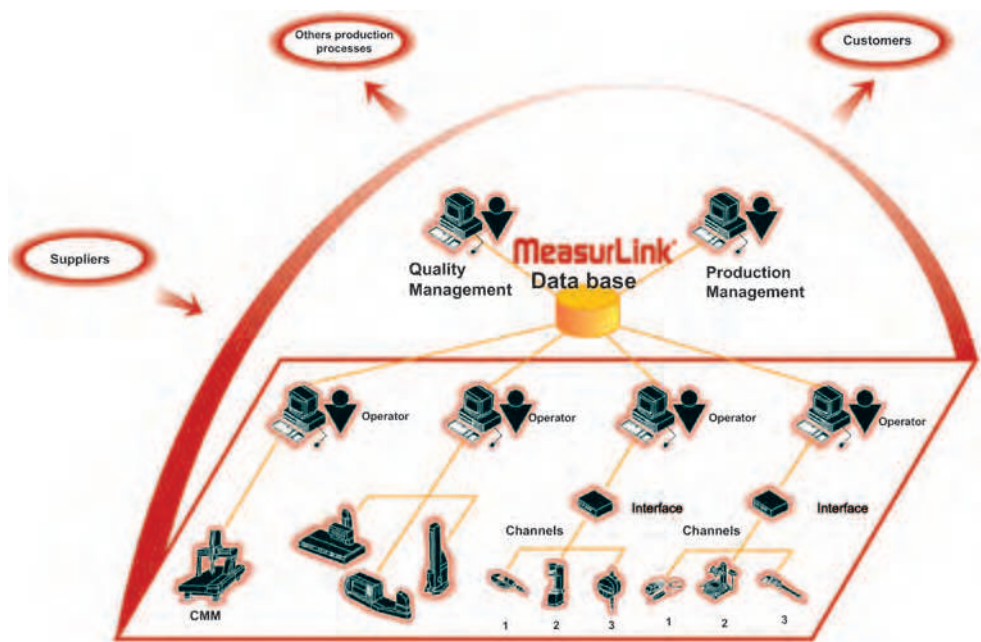

# Measurlink 7

## Data Management system

- Supports and links all digital Mitutoyo measuring devices, from the hand-held measuring device to the coordinate measuring machine.
- Allows integration of measurement data from analog measuring devices.
- Adaptable to practically any measuring situation, limitless recording, administration, assessment, logging, documenting and tracing of measurement data.
- Linking of measuring devices exclusively at your own company as well as with those at suppliers' and customers' premises.
- Comfortable, user-friendly operation.

## Measurlink applications available

- Real-Time Standard
- Real-Time Professional
- Real-Time Professional 3D
- Process Analyzer

No. Measurlink

Measurlink brochure available on request