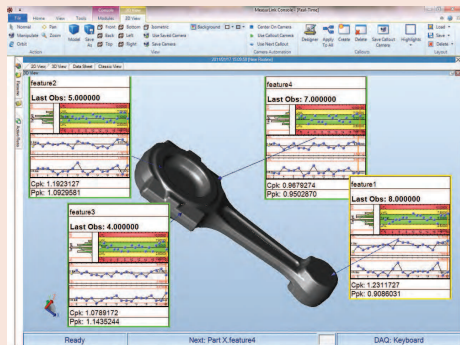

# Measurlink 7

## Data Management system

- Supports and links all digital Mitutoyo measuring devices, from the hand-held measuring device to the coordinate measuring machine.
- Allows integration of measurement data from analog measuring devices.
- Adaptable to practically any measuring situation, limitless recording, administration, assessment, logging, documenting and tracing of measurement data.
- Linking of measuring devices exclusively at your own company as well as with those at suppliers' and customers' premises.
- Comfortable, user-friendly operation.

## Measurlink applications available

- Real-Time Standard
- Real-Time Professional
- Real-Time Professional 3D
- Process Analyzer

No. Measurlink

Measurlink brochure available on request