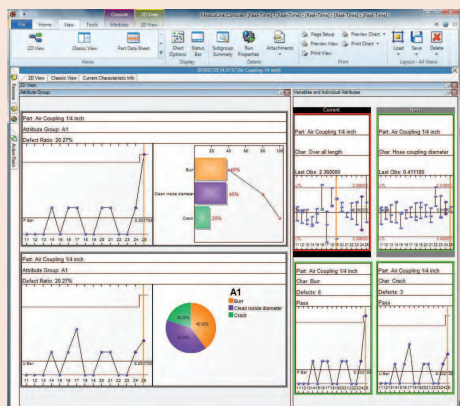

# Measurlink 7

## Data Management system

- Supports and links all digital Mitutoyo measuring devices, from the hand-held measuring device to the coordinate measuring machine.
- Allows integration of measurement data from analog measuring devices.
- Adaptable to practically any measuring situation, limitless recording, administration, assessment, logging, documenting and tracing of measurement data.
- Linking of measuring devices exclusively at your own company as well as with those at suppliers' and customers' premises.
- Comfortable, user-friendly operation.

## Measurlink applications available

- Real-Time Standard
- Real-Time Professional
- Real-Time Professional 3D
- Process Analyzer

No. Measurlink

Measurlink brochure available on request