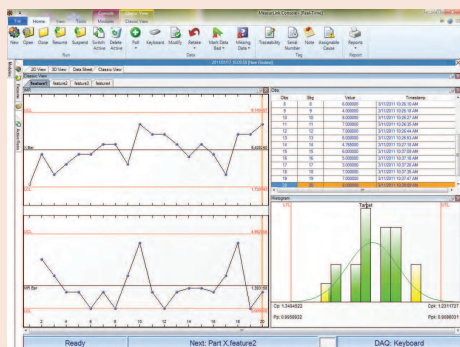

# Measurlink 7

## Data Management system

- Supports and links all digital Mitutoyo measuring devices, from the hand-held measuring device to the coordinate measuring machine.
- Allows integration of measurement data from analog measuring devices.
- Adaptable to practically any measuring situation, limitless recording, administration, assessment, logging, documenting and tracing of measurement data.
- Linking of measuring devices exclusively at your own company as well as with those at suppliers' and customers' premises.
- Comfortable, user-friendly operation.

## Measurlink applications available

- Real-Time Standard
- Real-Time Professional
- Real-Time Professional 3D
- Process Analyzer

No. Measurlink

Measurlink brochure available on request