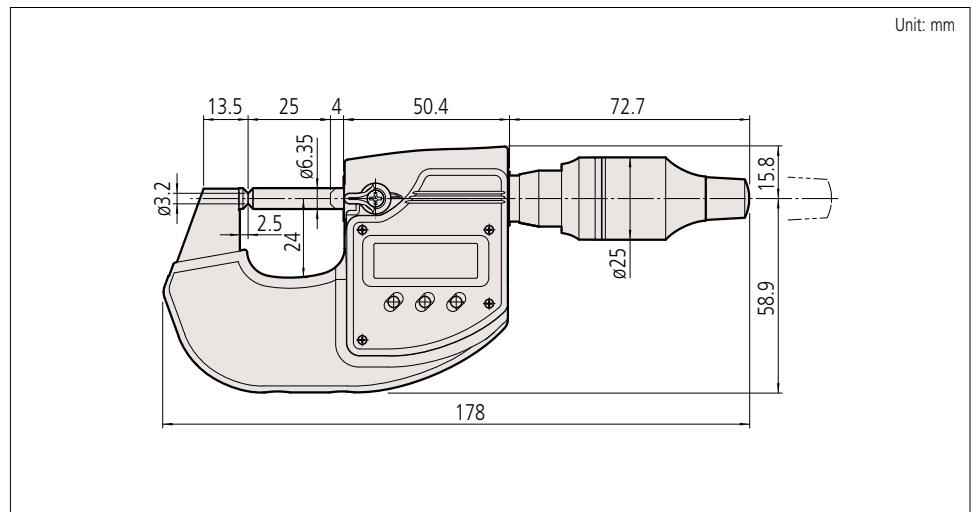

DIMENSIONS

Standard accessories

Heat shield (**04AAB969B**) x 1
 Lithium battery (**CR2032**) x 1
 Spanner (**200877**) x 1

Screwdriver (**04AAB985**) x 1
 Lens paper (for the display)
 Inspection certificate